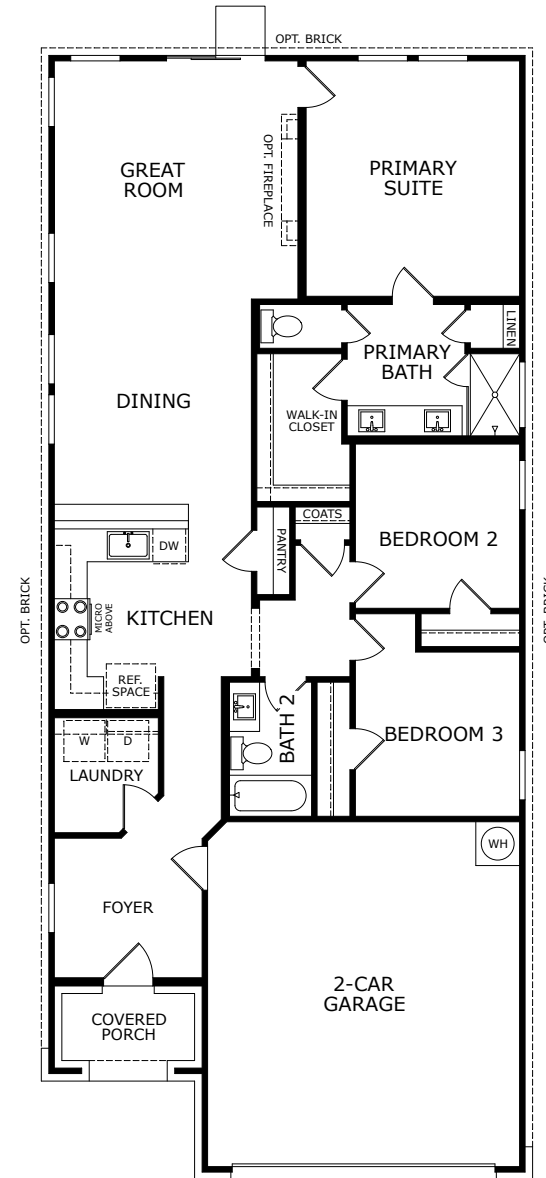

Tatum

SINGLE-STORY
APPROX. 1,451 SQ. FT.
3 BEDROOMS | 2 BATHS
2-CAR GARAGE

FLOOR PLAN

PRELIMINARY

Lariat 293 Langhorne Bend, Liberty Hill, TX 78642 • LandseaHomes.com/Lariat

LANDSEA
HOMES
Live in your element™

© 2025 Landsea Homes US Corporation. LANDSEA®, LIVEFLEX® and LIVE IN YOUR ELEMENT™ are federally registered trademarks of Landsea. Bedroom(s) marked with LiveFlex are eligible for the LiveFlex optional program for an additional cost. You may select one (1) bedroom marked with LiveFlex for the program and pick your preferred package of options for that room. Plans, pricing, product information, features, LiveFlex options, amenities and community/neighborhood information are subject to change without notice or obligation. Photographs, renderings, virtual tours and floor plans are for representational purposes only and may not reflect the exact features or dimensions of your home or LiveFlex options. Square footage is approximate. Models do not display racial preference. Homes shown do not represent actual homesites. LiveFlex program and some features or options shown may not be offered in your community. Please see the actual purchase agreement for additional information, disclosures and disclaimers relating to your home, its features and your LiveFlex options. Individual energy costs and savings may vary. Landsea Homes does not guarantee any specific level of energy costs or savings. All rights reserved and strictly enforced. This is not an offering where prohibited by law. No information contained herein shall be deemed to constitute a representation or warranty of any kind. Please consult a Landsea Homes sales representative for details. 🏠

Tatum

SINGLE-STORY
APPROX. 1,451 SQ. FT.
3 BEDROOMS | 2 BATHS
2-CAR GARAGE

ELEVATION A

ELEVATION B

ELEVATION B2

ELEVATION F2

PRELIMINARY

Lariat 293 Langhorne Bend, Liberty Hill, TX 78642 • LandseaHomes.com/Lariat