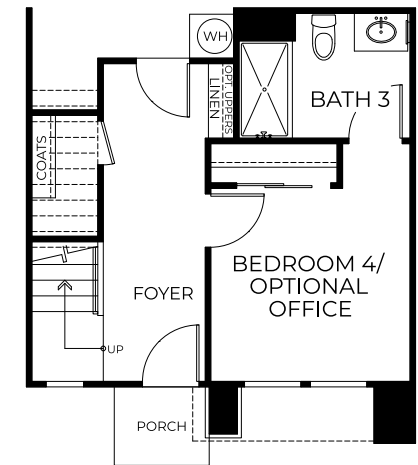

First Floor

Second Floor

Third Floor

Accessible Version
At BLDG Type DX-R

PRELIMINARY

2952 W. Lincoln Ave., Anaheim, CA 92801
Near the corner of Lincoln Ave. and Beach Blvd.
landseahomes.com/mason