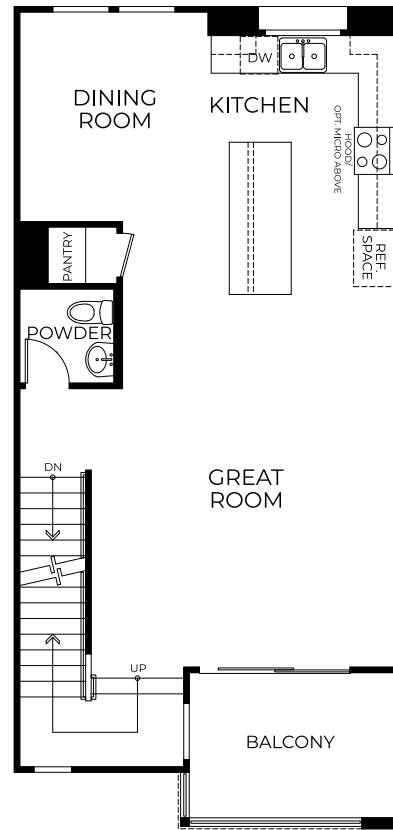

First Floor

Second Floor

Third Floor

Accessible Version
At BLDG Type DX-R

PRELIMINARY

2952 W. Lincoln Ave., Anaheim, CA 92801
Near the corner of Lincoln Ave. and Beach Blvd.
landseahomes.com/mason