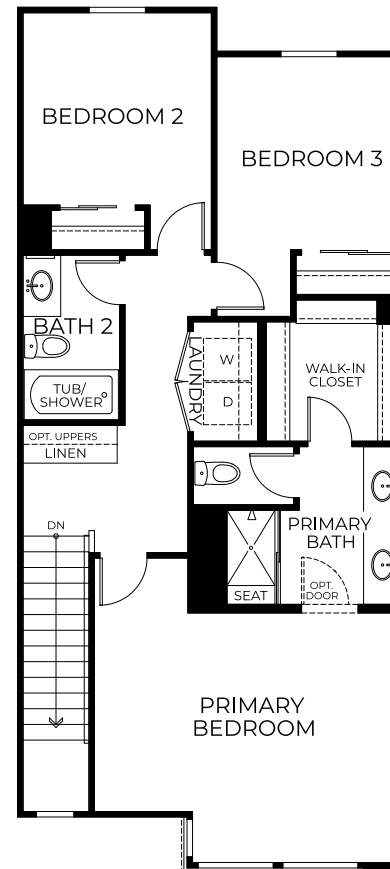

First Floor

Second Floor

Third Floor

Accessible Version
At BLDG Type DX-R

PRELIMINARY

2952 W. Lincoln Ave., Anaheim, CA 92801
Near the corner of Lincoln Ave. and Beach Blvd.
landseahomes.com/mason