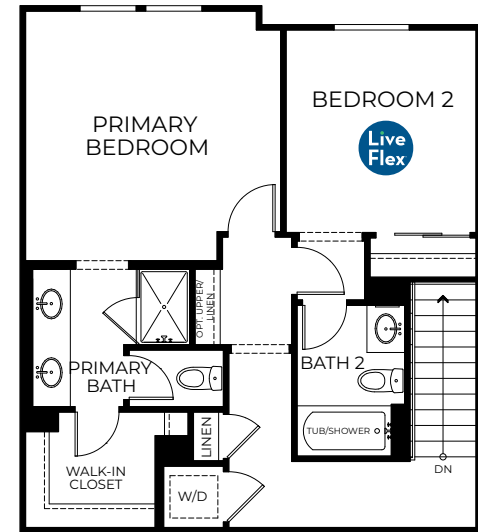

First Floor

Second Floor

Third Floor

2952 W. Lincoln Ave., Anaheim, CA 92801
 Near the corner of Lincoln Ave. and Beach Blvd.
landseahomes.com/mason