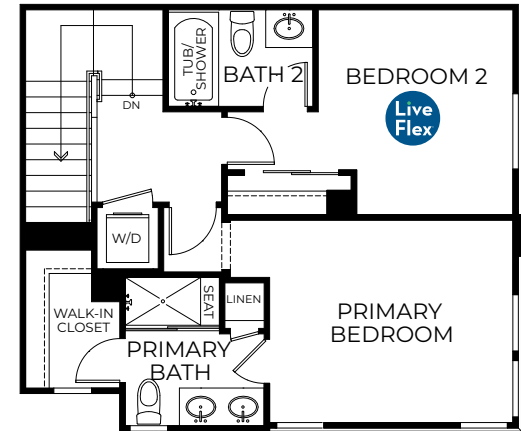

First Floor

Second Floor

Third Floor

2952 W. Lincoln Ave., Anaheim, CA 92801
 Near the corner of Lincoln Ave. and Beach Blvd.
landseahomes.com/mason