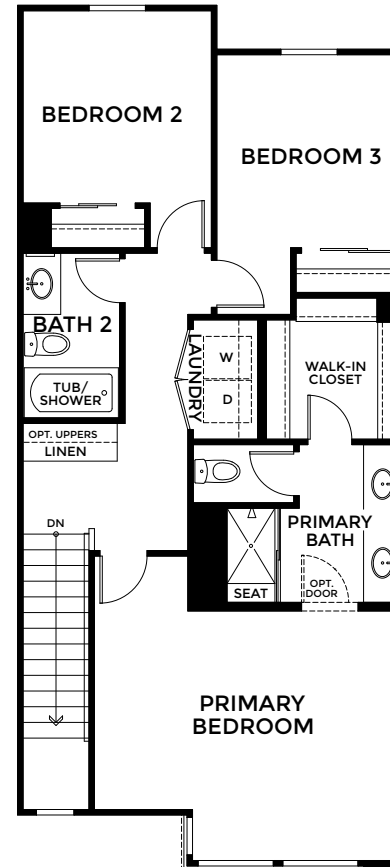

First Floor

Second Floor

Third Floor

Accessible Version  
At BLDG Type DX-R

2952 W. Lincoln Ave., Anaheim, CA 92801  
Near the corner of Lincoln Ave. and Beach Blvd.  
[landseahomes.com/mason](https://landseahomes.com/mason)