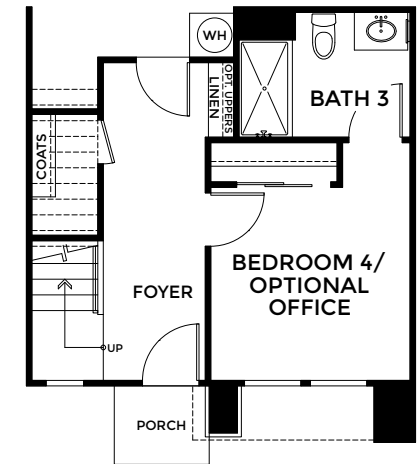

First Floor

Second Floor

Third Floor

Accessible Version  
At BLDG Type DX-R

2952 W. Lincoln Ave., Anaheim, CA 92801  
Near the corner of Lincoln Ave. and Beach Blvd.  
[landseahomes.com/mason](https://landseahomes.com/mason)