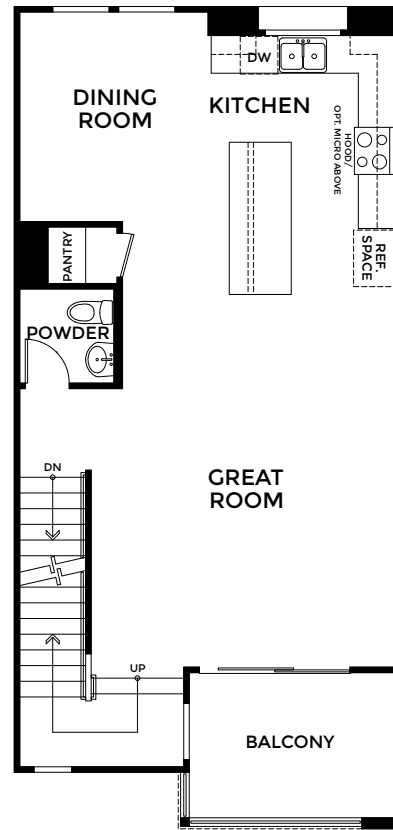

First Floor

Second Floor

Third Floor

Accessible Version  
At BLDG Type DX-R

2952 W. Lincoln Ave., Anaheim, CA 92801  
Near the corner of Lincoln Ave. and Beach Blvd.  
[landseahomes.com/mason](https://landseahomes.com/mason)