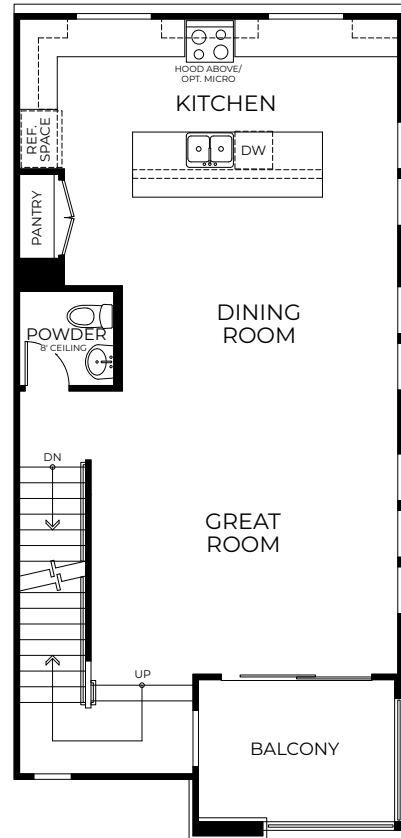

First Floor

Second Floor

Third Floor

2952 W. Lincoln Ave., Anaheim, CA 92801
 Near the corner of Lincoln Ave. and Beach Blvd.
landseahomes.com/mason