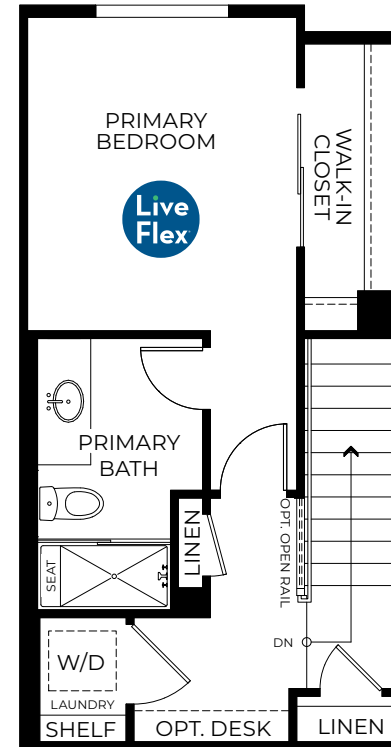

First Floor

Second Floor

Third Floor

2952 W. Lincoln Ave., Anaheim, CA 92801
 Near the corner of Lincoln Ave. and Beach Blvd.
landseahomes.com/mason