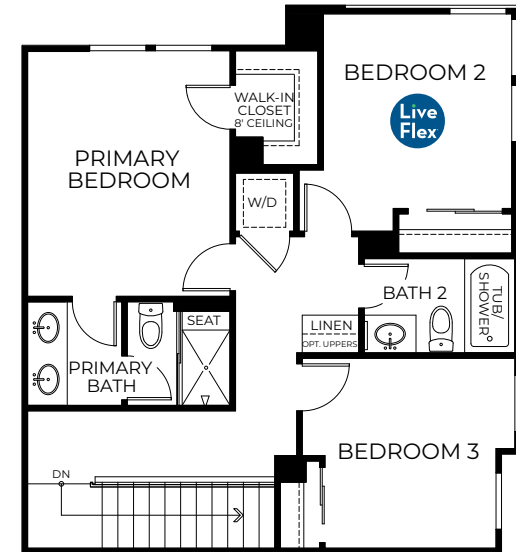

First Floor

Second Floor

Third Floor

2952 W. Lincoln Ave., Anaheim, CA 92801
 Near the corner of Lincoln Ave. and Beach Blvd.
landseahomes.com/mason