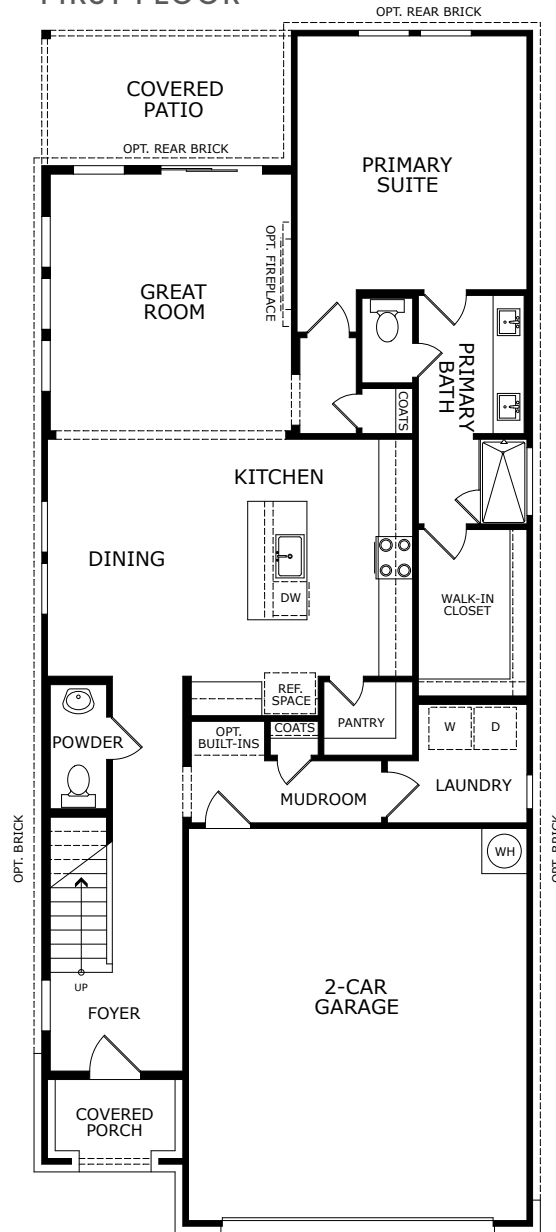

Addison

TWO-STORY
 APPROX. 2,428 SQ. FT.
 4 BEDROOMS | 2.5 BATHS
 FIRST-FLOOR PRIMARY SUITE
 GAME ROOM
 2-CAR GARAGE

FIRST FLOOR

SECOND FLOOR

PRELIMINARY

Village
 At Manor Commons

12801 Skimmer Run, Manor, TX 78653

LANDSEA
 HOMES
Live in your element®

© 2024 Landsea Homes US Corporation. LANDSEA®, LIVEFLEX® and LIVE IN YOUR ELEMENT® are federally registered trademarks of Landsea. Bedroom(s) marked with LiveFlex are eligible for the LiveFlex optional program for an additional cost. You may select one (1) bedroom marked with LiveFlex for the program and pick your preferred package of options for that room. Plans, pricing, product information, features, LiveFlex options, amenities and community/neighborhood information are subject to change without notice or obligation. Photographs, renderings, virtual tours and floor plans are for representational purposes only and may not reflect the exact features or dimensions of your home or LiveFlex options. Square footage is approximate. Models do not display racial preference. Homes shown do not represent actual homesites. LiveFlex program and some features or options shown may not be offered in your community. Please see the actual purchase agreement for additional information, disclosures and disclaimers relating to your home, its features and your LiveFlex options. Individual energy costs and savings may vary. Landsea Homes does not guarantee any specific level of energy costs or savings. All rights reserved and strictly enforced. This is not an offering where prohibited by law. No information contained herein shall be deemed to constitute a representation or warranty of any kind. Please consult a Landsea Homes sales representative for details. 🏠

Addison

TWO-STORY
 APPROX. 2,428 SQ. FT.
 4 BEDROOMS | 2.5 BATHS
 FIRST-FLOOR PRIMARY SUITE
 GAME ROOM
 2-CAR GARAGE

HERS
 RATING
 52

ELEVATION A

ELEVATION A2

ELEVATION B

ELEVATION B2

PRELIMINARY