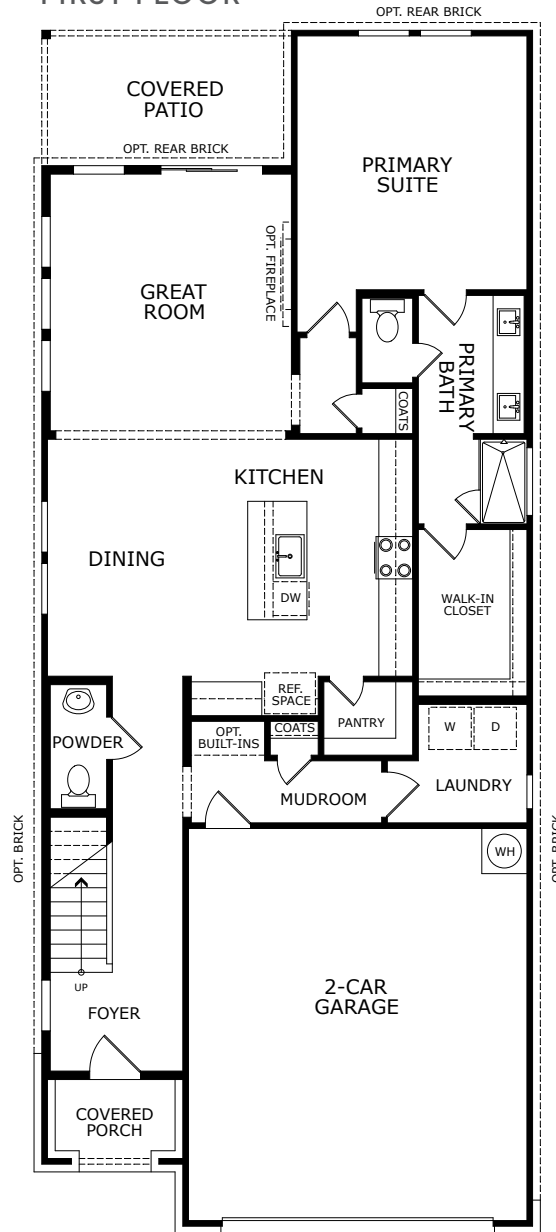

Addison

TWO-STORY
 APPROX. 2,428 SQ. FT.
 4 BEDROOMS | 2.5 BATHS
 FIRST-FLOOR PRIMARY SUITE
 GAME ROOM
 2-CAR GARAGE

FIRST FLOOR

SECOND FLOOR

PRELIMINARY

Village
 At Manor Commons

12801 Skimmer Run, Manor, TX 78653

LANDSEA
 HOMES
Live in your element®

© 2024 Landsea Homes US Corporation. LANDSEA®, LIVEFLEX® and LIVE IN YOUR ELEMENT® are federally registered trademarks of Landsea. Bedroom(s) marked with LiveFlex are eligible for the LiveFlex optional program for an additional cost. You may select one (1) bedroom marked with LiveFlex for the program and pick your preferred package of options for that room. Plans, pricing, product information, features, LiveFlex options, amenities and community/neighborhood information are subject to change without notice or obligation. Photographs, renderings, virtual tours and floor plans are for representational purposes only and may not reflect the exact features or dimensions of your home or LiveFlex options. Square footage is approximate. Models do not display racial preference. Homes shown do not represent actual homesites. LiveFlex program and some features or options shown may not be offered in your community. Please see the actual purchase agreement for additional information, disclosures and disclaimers relating to your home, its features and your LiveFlex options. Individual energy costs and savings may vary. Landsea Homes does not guarantee any specific level of energy costs or savings. All rights reserved and strictly enforced. This is not an offering where prohibited by law. No information contained herein shall be deemed to constitute a representation or warranty of any kind. Please consult a Landsea Homes sales representative for details. 🏠

Addison

TWO-STORY
 APPROX. 2,428 SQ. FT.
 4 BEDROOMS | 2.5 BATHS
 FIRST-FLOOR PRIMARY SUITE
 GAME ROOM
 2-CAR GARAGE

ELEVATION A

ELEVATION A2

ELEVATION B

ELEVATION B2

ELEVATION F2

PRELIMINARY