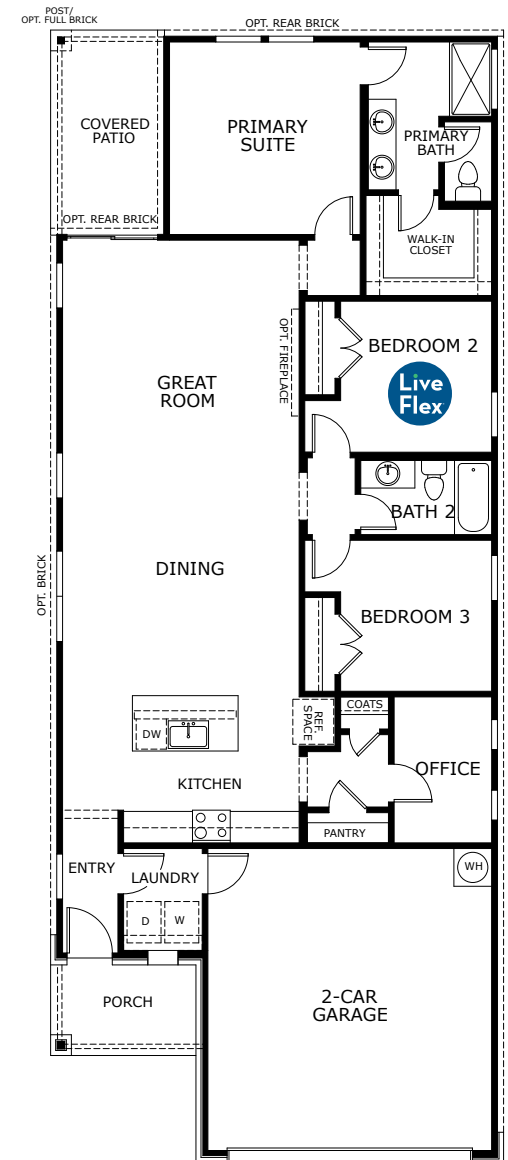

Rebecca

SINGLE-STORY
APPROX. 1,547 SQ. FT.
3 BEDROOMS | 2 BATHS
OFFICE
COVERED PATIO

OPTIONAL
FIREPLACE
AT GREAT ROOM

FLOOR PLAN

PRELIMINARY

Lariat 293 Langhorne Bend, Liberty Hill, TX 78642 • LandseaHomes.com/Lariat

LANDSEA[®]
HOMES
Live in your element[®]

© 2024 Landsea Homes US Corporation. LANDSEA[®], LIVEFLEX[™] and LIVE IN YOUR ELEMENT[™] are federally registered trademarks of Landsea. Bedroom(s) marked with LiveFlex are eligible for the LiveFlex optional program for an additional cost. You may select one (1) bedroom marked with LiveFlex for the program and pick your preferred package of options for that room. Plans, pricing, product information, features, LiveFlex options, amenities and community/neighborhood information are subject to change without notice or obligation. Photographs, renderings, virtual tours and floor plans are for representational purposes only and may not reflect the exact features or dimensions of your home or LiveFlex options. Square footage is approximate. Models do not display racial preference. Homes shown do not represent actual homesites. LiveFlex program and some features or options shown may not be offered in your community. Please see the actual purchase agreement for additional information, disclosures and disclaimers relating to your home, its features and your LiveFlex options. Individual energy costs and savings may vary. Landsea Homes does not guarantee any specific level of energy costs or savings. All rights reserved and strictly enforced. This is not an offering where prohibited by law. No information contained herein shall be deemed to constitute a representation or warranty of any kind. Please consult a Landsea Homes sales representative for details.

Rebecca

SINGLE-STORY
APPROX. 1,547 SQ. FT.
3 BEDROOMS | 2 BATHS
OFFICE
COVERED PATIO

HERS
RATING
49

ELEVATION B

ELEVATION C

ELEVATION F

ELEVATION G

PRELIMINARY