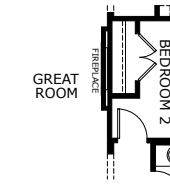

Rebecca

SINGLE-STORY
APPROX. 1,547 SQ. FT.
3 BEDROOMS | 2 BATHS
OFFICE
COVERED PATIO

OPTIONAL
FIREPLACE
AT GREAT ROOM

FLOOR PLAN

PRELIMINARY

Lariat 293 Langhorne Bend, Liberty Hill, TX 78642 • LandseaHomes.com/Lariat