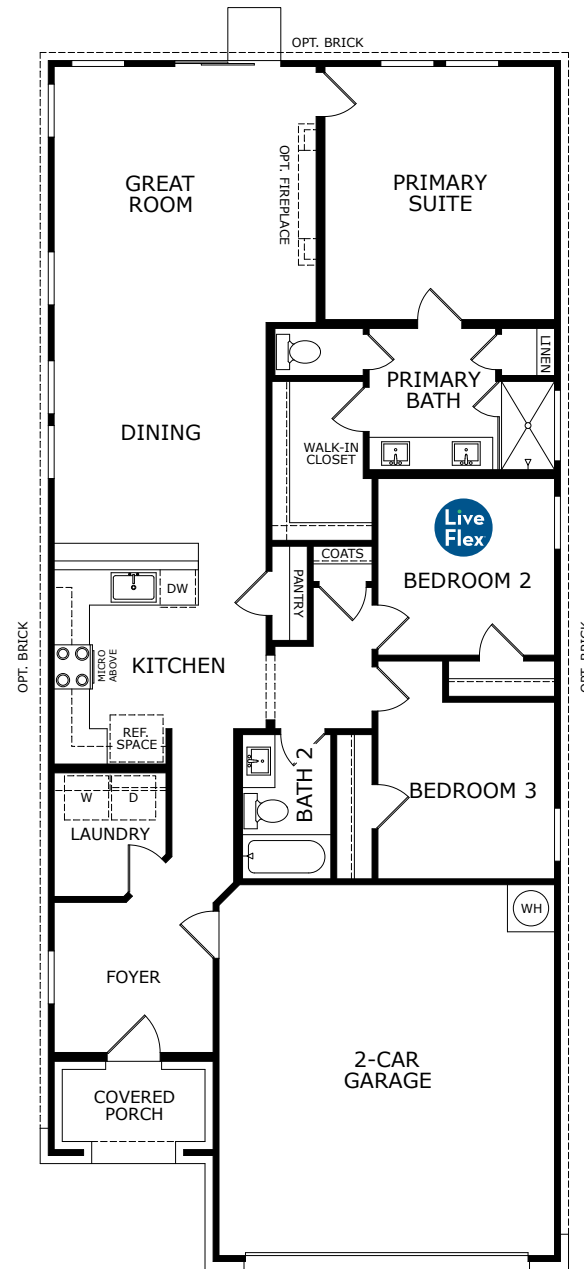

Tatum

SINGLE-STORY
APPROX. 1,451 SQ. FT.
3 BEDROOMS | 2 BATHS
2-CAR GARAGE

PRELIMINARY

Village
At Manor Commons

12801 Skimmer Run, Manor, TX 78653

LANDSEA
HOMES
Live in your element®

© 2024 Landsea Homes US Corporation. LANDSEA®, LIVEFLEX® and LIVE IN YOUR ELEMENT® are federally registered trademarks of Landsea. Bedroom(s) marked with LiveFlex are eligible for the LiveFlex optional program for an additional cost. You may select one (1) bedroom marked with LiveFlex for the program and pick your preferred package of options for that room. Plans, pricing, product information, features, LiveFlex options, amenities and community/neighborhood information are subject to change without notice or obligation. Photographs, renderings, virtual tours and floor plans are for representational purposes only and may not reflect the exact features or dimensions of your home or LiveFlex options. Square footage is approximate. Models do not display racial preference. Homes shown do not represent actual homesites. LiveFlex program and some features or options shown may not be offered in your community. Please see the actual purchase agreement for additional information, disclosures and disclaimers relating to your home, its features and your LiveFlex options. Individual energy costs and savings may vary. Landsea Homes does not guarantee any specific level of energy costs or savings. All rights reserved and strictly enforced. This is not an offering where prohibited by law. No information contained herein shall be deemed to constitute a representation or warranty of any kind. Please consult a Landsea Homes sales representative for details. 🏠

Tatum

SINGLE-STORY
APPROX. 1,451 SQ. FT.
3 BEDROOMS | 2 BATHS
2-CAR GARAGE

ELEVATION A

ELEVATION B

ELEVATION B2

ELEVATION F2

PRELIMINARY

Village
At Manor Commons