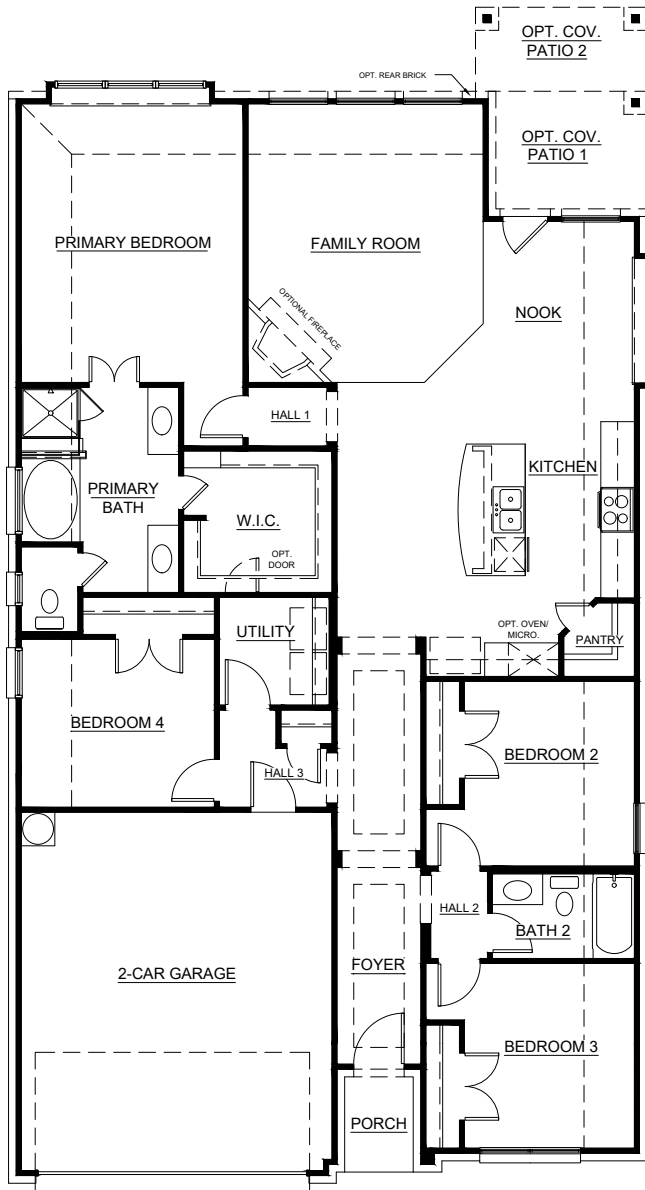

Summer Crest

Concept 1912

1,912 Square Feet • 4 Bedrooms • 2 Baths • 2-Car Garage

OPTIONAL STUDY ILO
BEDROOM 4