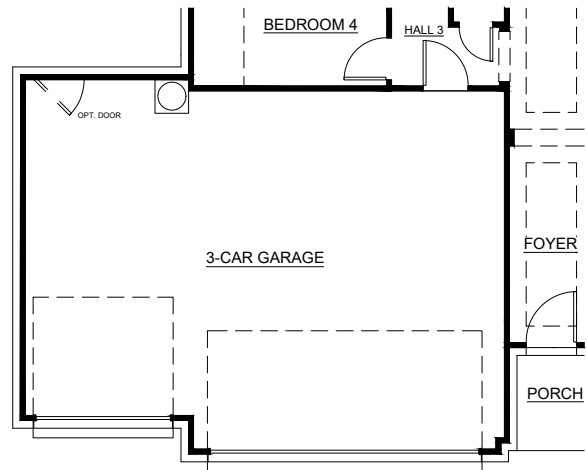

OPTIONAL 3-CAR GARAGE

4721 Sasafra Drive, Fort Worth, TX 76036 • (817) 704-4120

LANDSEA®
HOMES
Live in your element®