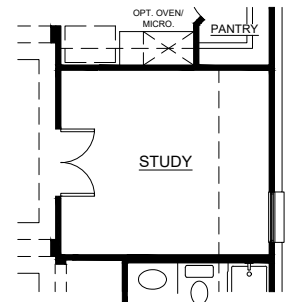

OPTIONAL STUDY ILO
BEDROOM 2