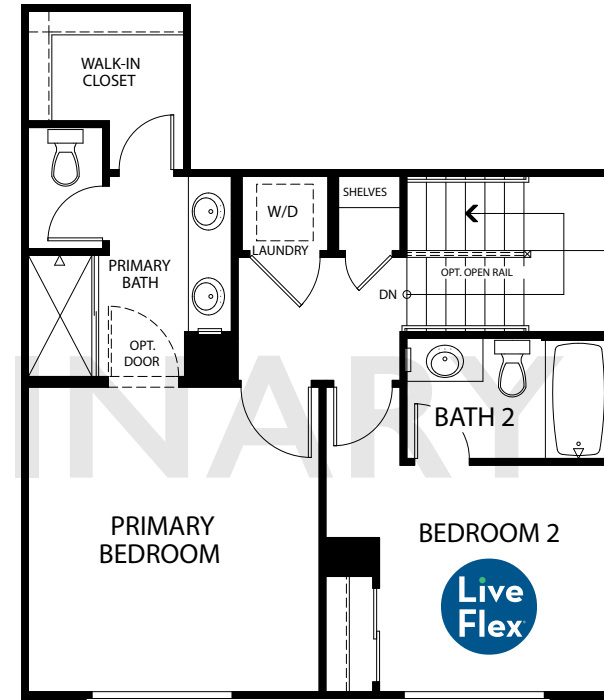

RESIDENCE  
**Two**

1,092 Sq. Ft.  
2 Bedrooms  
2.5 Baths  
2-Car Garage

FIRST FLOOR

SECOND FLOOR