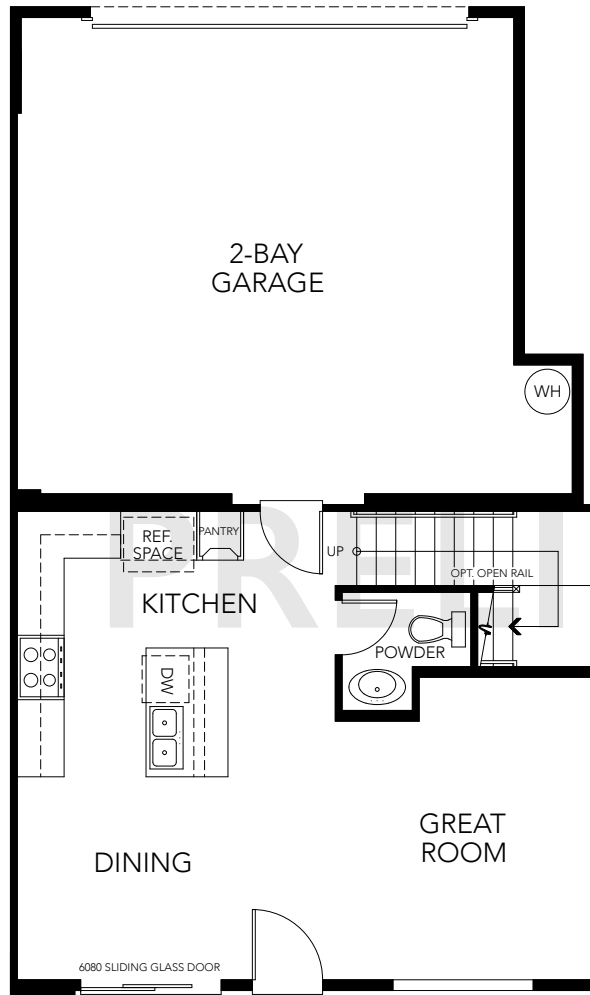

RESIDENCE  
**Two**

1,092 Sq. Ft.  
2 Bedrooms  
2.5 Baths  
2-Car Garage

FIRST FLOOR

SECOND FLOOR