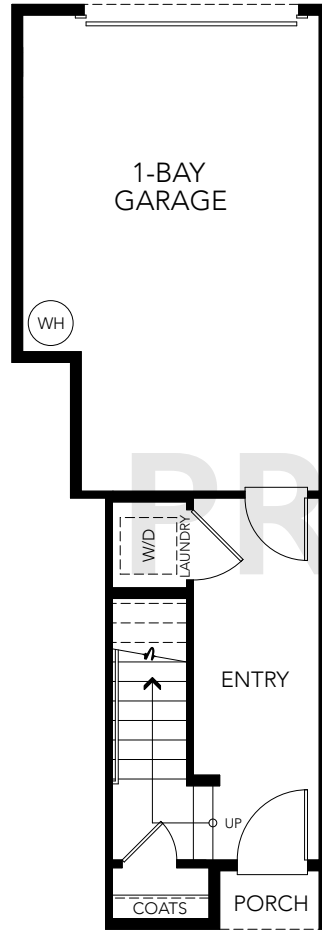

RESIDENCE
One

937 Sq. Ft.
1 Bedroom
1.5 Baths
1-Car Garage

FIRST FLOOR

SECOND FLOOR