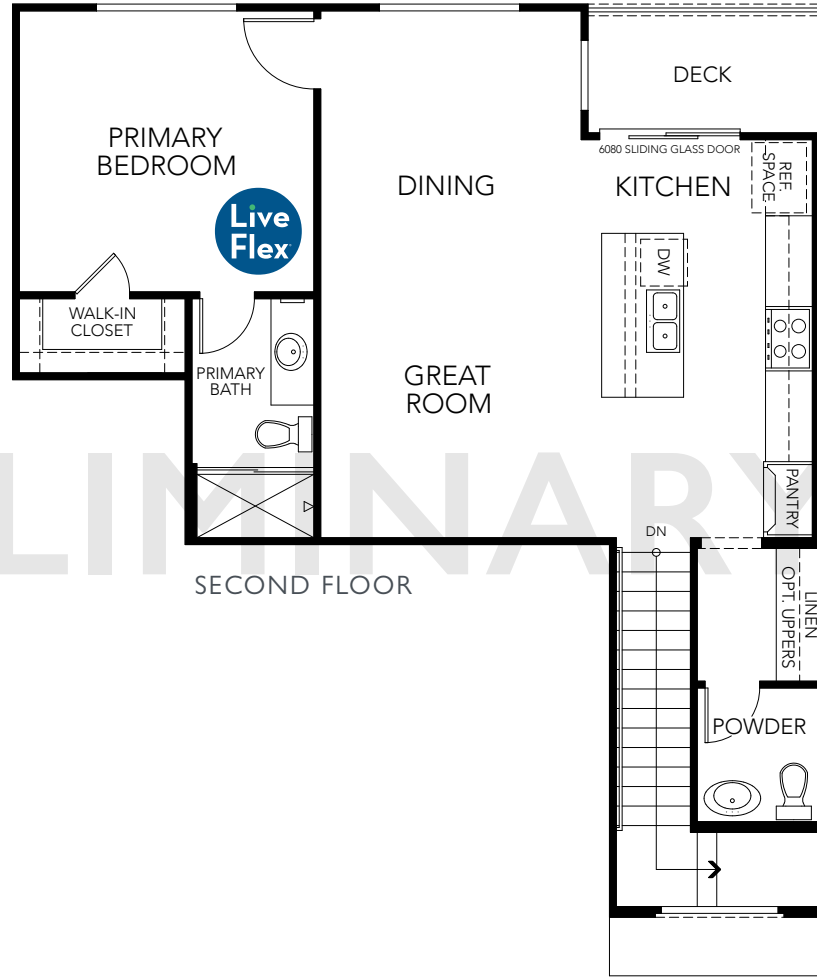

RESIDENCE
One

937 Sq. Ft.
1 Bedroom
1.5 Baths
1-Car Garage

FIRST FLOOR

SECOND FLOOR