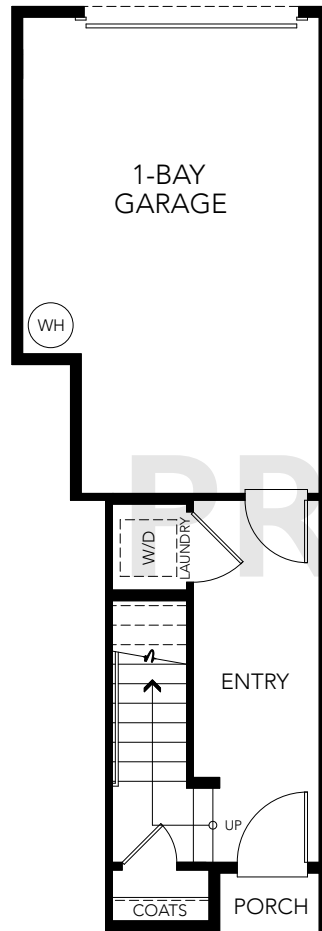

RESIDENCE One

- 937 Sq. Ft.
- 1 Bedroom
- 1.5 Baths
- 1-Car Garage

FIRST FLOOR

SECOND FLOOR