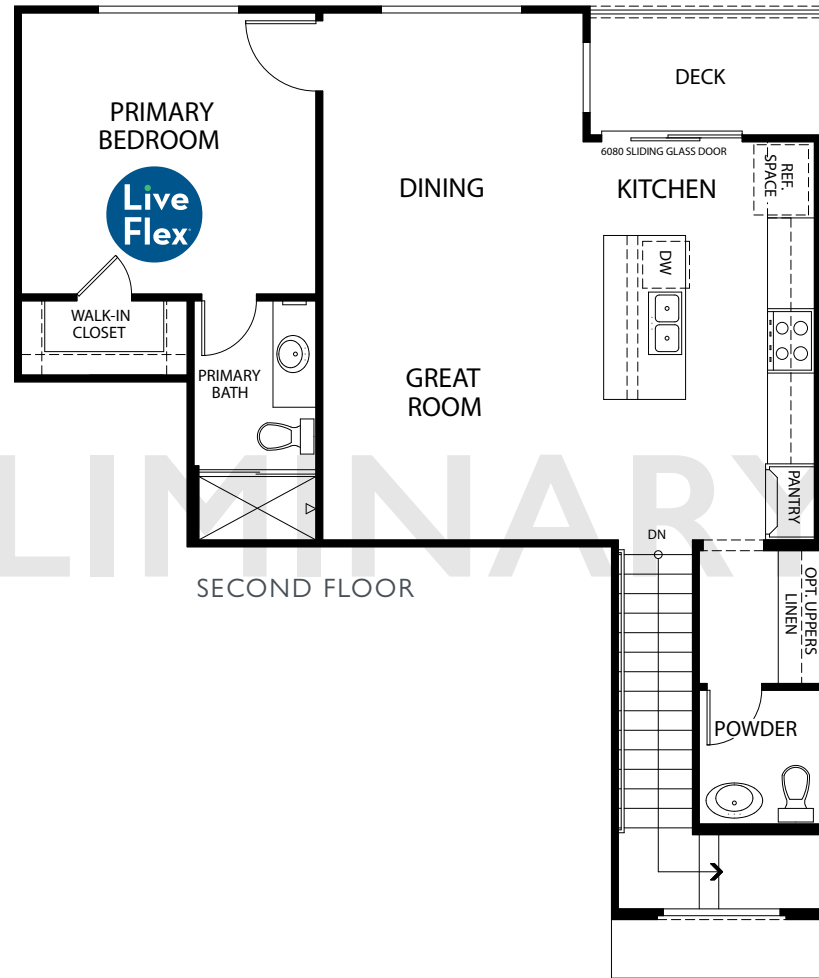

RESIDENCE One

- 937 Sq. Ft.
- 1 Bedroom
- 1.5 Baths
- 1-Car Garage

FIRST FLOOR

SECOND FLOOR