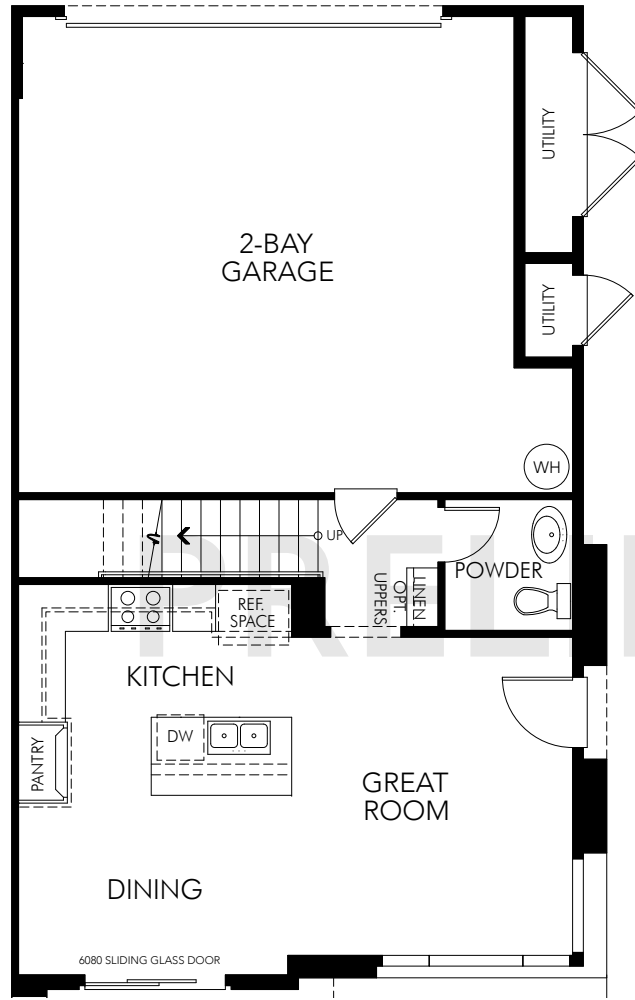

RESIDENCE
Four

1,468 Sq. St.
3 Bedrooms
2.5 Baths
2-Car Garage

FIRST FLOOR

SECOND FLOOR