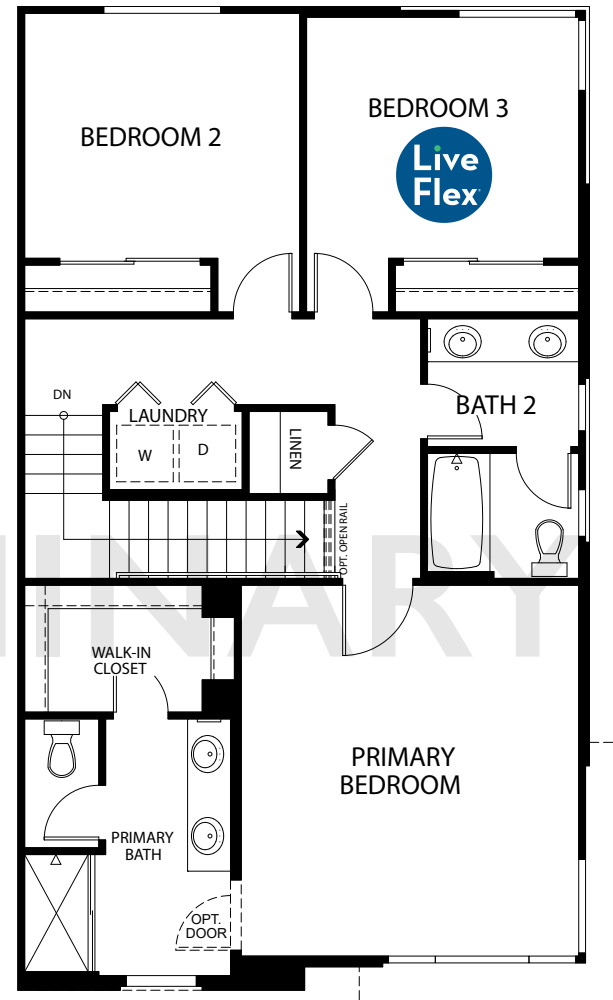

RESIDENCE
Four

1,468 Sq. St.
3 Bedrooms
2.5 Baths
2-Car Garage

FIRST FLOOR

SECOND FLOOR