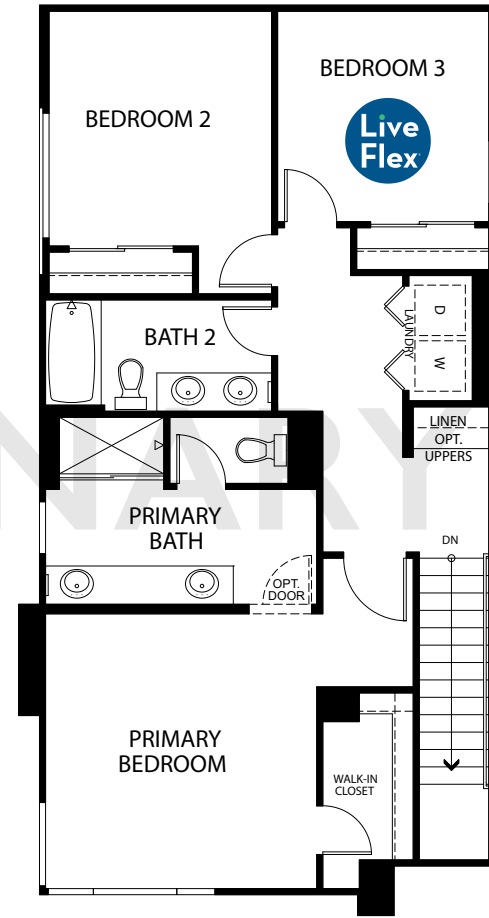

RESIDENCE
Five

- 1,501 Sq. Ft.
- 3 Bedrooms
- 2.5 Baths
- 2-Car Garage

FIRST FLOOR

SECOND FLOOR