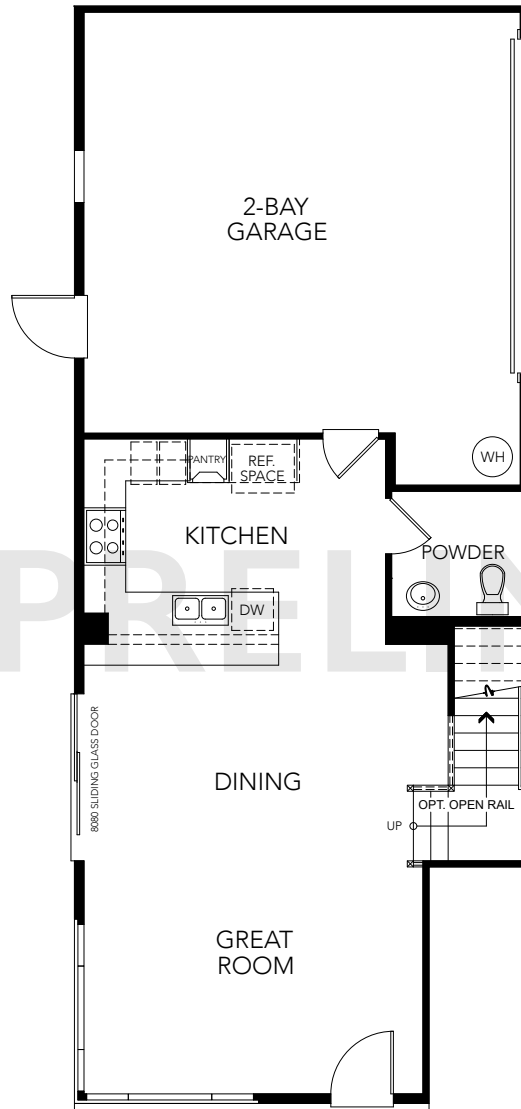

RESIDENCE
Five

- 1,501 Sq. Ft.
- 3 Bedrooms
- 2.5 Baths
- 2-Car Garage

FIRST FLOOR

SECOND FLOOR