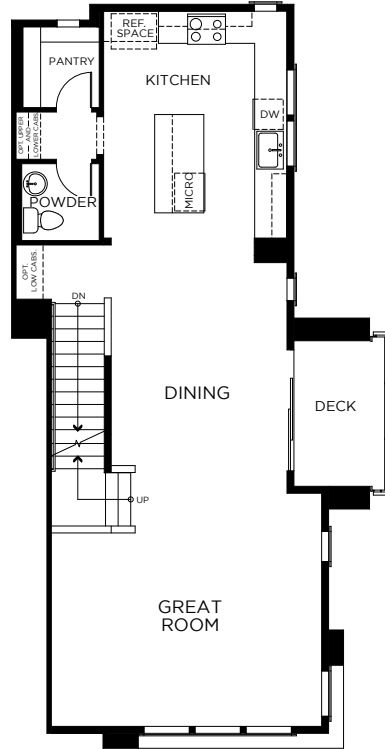

Island View

ALAMEDA MARINA

PLAN
6

2,200 Sq. Ft.
3 Bedrooms + Rooftop Deck
3.5 Baths

FIRST FLOOR

SECOND FLOOR

THIRD FLOOR

FOURTH FLOOR

Scan for More Information

2315 Stanford Street, Alameda, CA 94501 | (510) 221-0443 | landseahomes.com/island-view-at-alameda-marina

PRELIMINARY AND SUBJECT TO CHANGE

© 2024 Landsea Homes US Corporation. LANDSEA®, LIVE IN YOUR ELEMENT™ and LIVEFLEX® are federally registered trademarks of Landsea. Bedroom(s) marked with LiveFlex® are eligible for the LiveFlex optional program for an additional cost. You may select one (1) bedroom marked with LiveFlex for the program and pick your preferred package of options for that room. Plans, terms, pricing, square footage, product information, features, promotions, LiveFlex options, amenities and community/neighborhood information are subject to change without notice or obligation. Photographs, renderings and floor plans are for representational purposes only and may not reflect the exact features or dimensions of your home or LiveFlex options. Site map is artist's concept and not to scale. Models do not reflect racial or other preferences. Homes shown may not represent actual homesites. Views not guaranteed. Square footage is approximate. LiveFlex program and some features or options shown may not be offered in your community. Please see the actual purchase agreement for additional information, disclosures and disclaimers relating to your home, its features and your LiveFlex options. Individual energy costs and savings may vary. Landsea Homes does not guarantee any specific level of energy costs or savings. *HOA costs subject to change. All rights reserved and strictly enforced. This is not an offering where prohibited by law. No information contained herein shall be deemed to constitute a representation or warranty of any kind. Please consult a Landsea Homes sales representative for details. Landsea Real Estate California, Inc. CA DRE license #02030520. 🏠