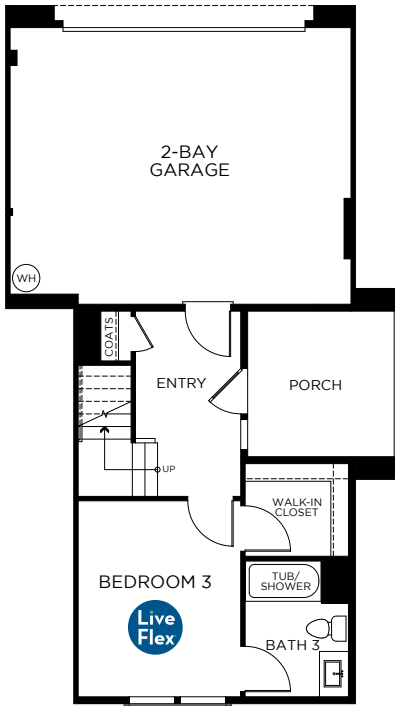

Island View

ALAMEDA MARINA

PLAN
6

2,200 Sq. Ft.
3 Bedrooms + Rooftop Deck
3.5 Baths

FIRST FLOOR

SECOND FLOOR

THIRD FLOOR

FOURTH FLOOR

Scan for More Information

2315 Stanford Street, Alameda, CA 94501 | (510) 221-0443 | landseahomes.com/island-view-at-alameda-marina

PRELIMINARY AND SUBJECT TO CHANGE

© 2024 Landsea Homes US Corporation. LANDSEA®, LIVE IN YOUR ELEMENT™ and LIVEFLEX® are federally registered trademarks of Landsea. Bedroom(s) marked with LiveFlex® are eligible for the LiveFlex optional program for an additional cost. You may select one (1) bedroom marked with LiveFlex for the program and pick your preferred package of options for that room. Plans, terms, pricing, square footage, product information, features, promotions, LiveFlex options, amenities and community/neighborhood information are subject to change without notice or obligation. Photographs, renderings and floor plans are for representational purposes only and may not reflect the exact features or dimensions of your home or LiveFlex options. Site map is artist's concept and not to scale. Models do not reflect racial or other preferences. Homes shown may not represent actual homesites. Views not guaranteed. Square footage is approximate. LiveFlex program and some features or options shown may not be offered in your community. Please see the actual purchase agreement for additional information, disclosures and disclaimers relating to your home, its features and your LiveFlex options. Individual energy costs and savings may vary. Landsea Homes does not guarantee any specific level of energy costs or savings. *HOA costs subject to change. All rights reserved and strictly enforced. This is not an offering where prohibited by law. No information contained herein shall be deemed to constitute a representation or warranty of any kind. Please consult a Landsea Homes sales representative for details. Landsea Real Estate California, Inc. CA DRE license #02030520. 🏠