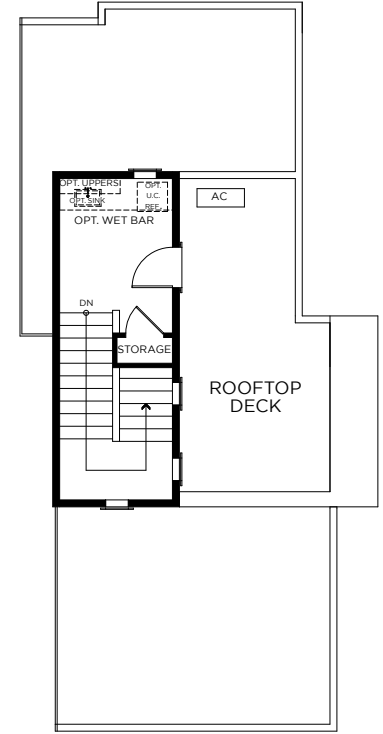

Island View

ALAMEDA MARINA

PLAN
6

2,200 Sq. Ft.
3 Bedrooms + Rooftop Deck
3.5 Baths

FIRST FLOOR

SECOND FLOOR

THIRD FLOOR

FOURTH FLOOR