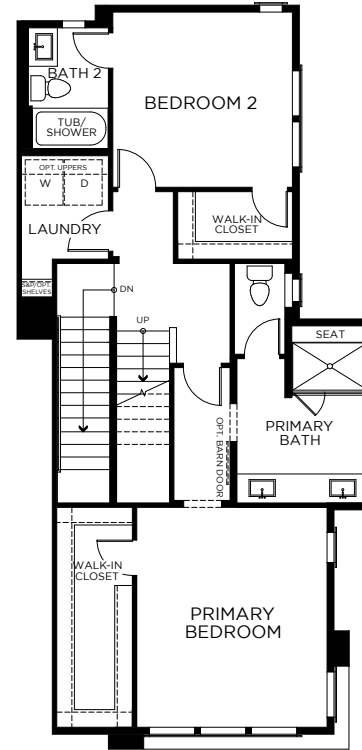

Island View

ALAMEDA MARINA

PLAN
6

2,200 Sq. Ft.
3 Bedrooms + Rooftop Deck
3.5 Baths

FIRST FLOOR

SECOND FLOOR

THIRD FLOOR

FOURTH FLOOR

Scan for More Information

2315 Stanford Street, Alameda, CA 94501 | (510) 221-0443 | landseahomes.com/island-view-at-alameda-marina

PRELIMINARY AND SUBJECT TO CHANGE

© 2024 Landsea Homes US Corporation. LANDSEA®, LIVE IN YOUR ELEMENT™ and LIVEFLEX® are federally registered trademarks of Landsea. Bedroom(s) marked with LiveFlex® are eligible for the LiveFlex optional program for an additional cost. You may select one (1) bedroom marked with LiveFlex for the program and pick your preferred package of options for that room. Plans, terms, pricing, square footage, product information, features, promotions, LiveFlex options, amenities and community/neighborhood information are subject to change without notice or obligation. Photographs, renderings and floor plans are for representational purposes only and may not reflect the exact features or dimensions of your home or LiveFlex options. Site map is artist's concept and not to scale. Models do not reflect racial or other preferences. Homes shown may not represent actual homesites. Views not guaranteed. Square footage is approximate. LiveFlex program and some features or options shown may not be offered in your community. Please see the actual purchase agreement for additional information, disclosures and disclaimers relating to your home, its features and your LiveFlex options. Individual energy costs and savings may vary. Landsea Homes does not guarantee any specific level of energy costs or savings. *HOA costs subject to change. All rights reserved and strictly enforced. This is not an offering where prohibited by law. No information contained herein shall be deemed to constitute a representation or warranty of any kind. Please consult a Landsea Homes sales representative for details. Landsea Real Estate California, Inc. CA DRE license #02030520. 🏠