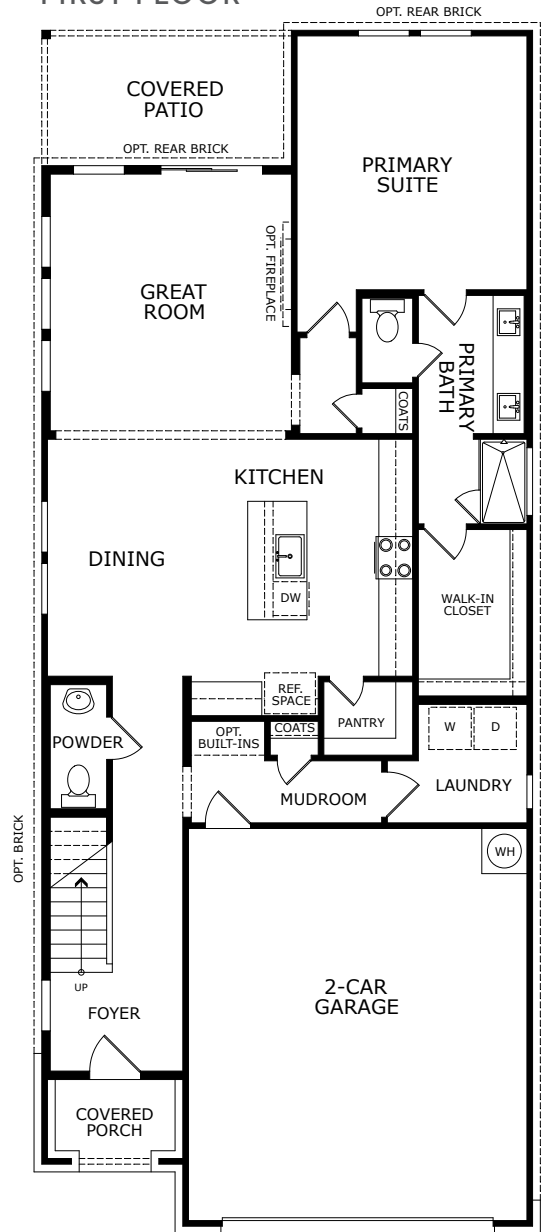

Addison

TWO-STORY
 APPROX. 2,428 SQ. FT.
 4 BEDROOMS | 2.5 BATHS
 FIRST-FLOOR PRIMARY SUITE
 GAME ROOM
 2-CAR GARAGE

FIRST FLOOR

SECOND FLOOR

PRELIMINARY

Village
 At Manor Commons

12801 Skimmer Run, Manor, TX 78653

Addison

TWO-STORY
APPROX. 2,428 SQ. FT.
4 BEDROOMS | 2.5 BATHS
FIRST-FLOOR PRIMARY SUITE
GAME ROOM
2-CAR GARAGE

ELEVATION A

ELEVATION A2

ELEVATION B

ELEVATION B2

ELEVATION F

PRELIMINARY