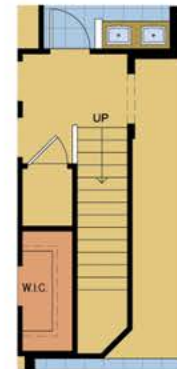

OPTIONAL SECOND-FLOOR BONUS ROOM STAIRS