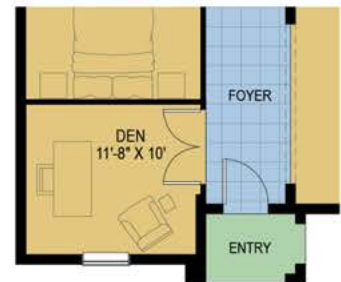

OPTIONAL FIRST-FLOOR DEN (SMALL FRONT PORCH)

5294 Obsidian Gate Drive, Mount Dora, FL 32757 • (407) 553-9208

LANDSEA
HOMES
Live in your element®