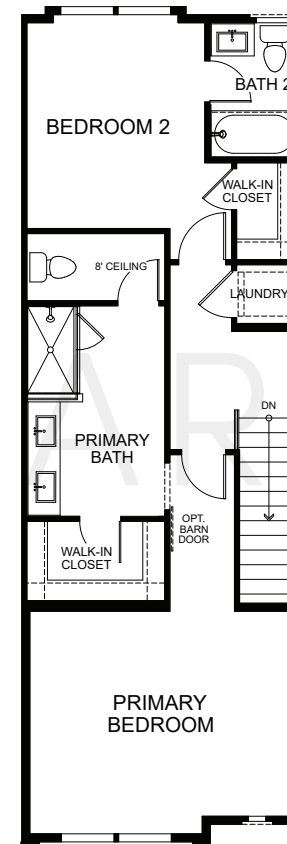

Residence

2

1,410 SQ. FT.
3 BEDROOMS
3 BATHS
2-CAR GARAGE

FIRST FLOOR

SECOND FLOOR

THIRD FLOOR