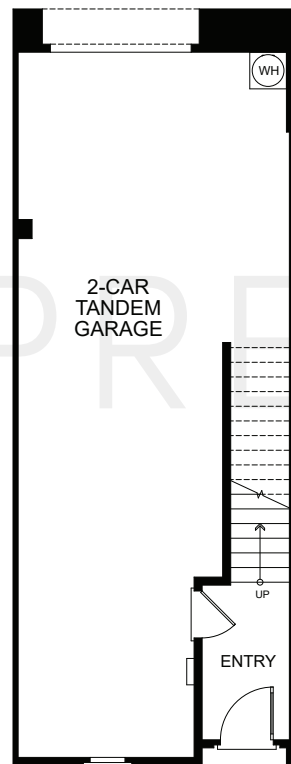

Residence

2

1,410 SQ. FT.
3 BEDROOMS
3 BATHS
2-CAR GARAGE

FIRST FLOOR

SECOND FLOOR

THIRD FLOOR