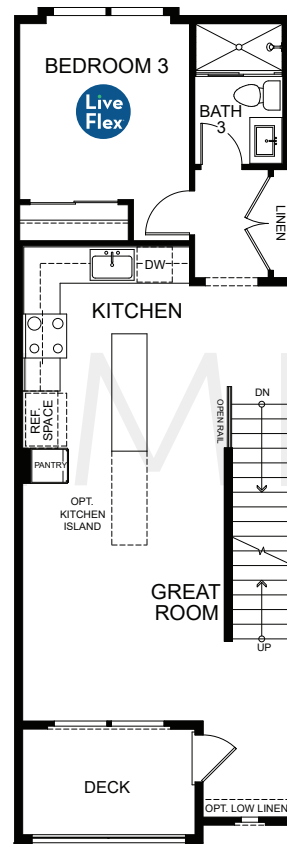

Residence

2

1,410 SQ. FT.
3 BEDROOMS
3 BATHS
2-CAR GARAGE

FIRST FLOOR

SECOND FLOOR

THIRD FLOOR