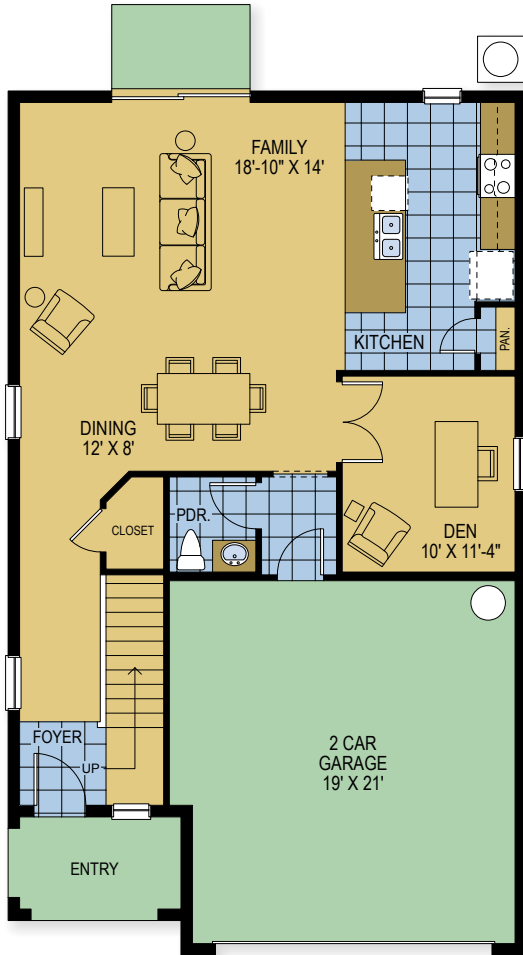

Preservation Pointe

SANIBEL

2,257 Square Feet • 4 Bedrooms • 2.5 Baths • 2-Car Garage

FIRST FLOOR

SECOND FLOOR