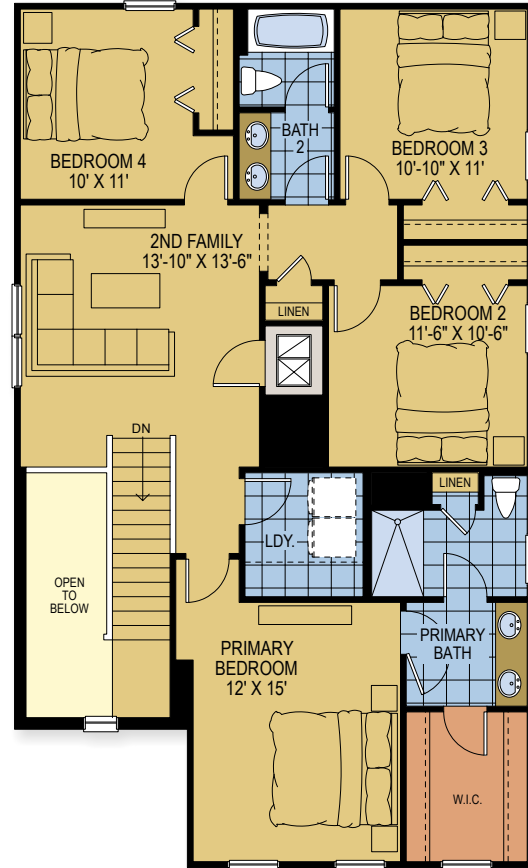

OPTIONAL COVERED LANAI

309 Preserve Pointe Blvd., Davenport, FL 33837 • (407) 305-7517

LANDSEA
HOMES
Live in your element®