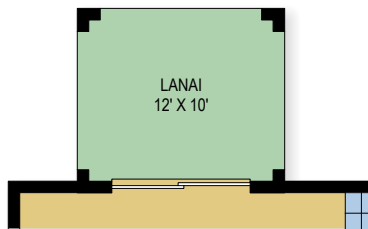

OPTIONAL COVERED LANAI

309 Preserve Pointe Blvd., Davenport, FL 33837 • (407) 305-7517

LANDSEA
HOMES
Live in your element®