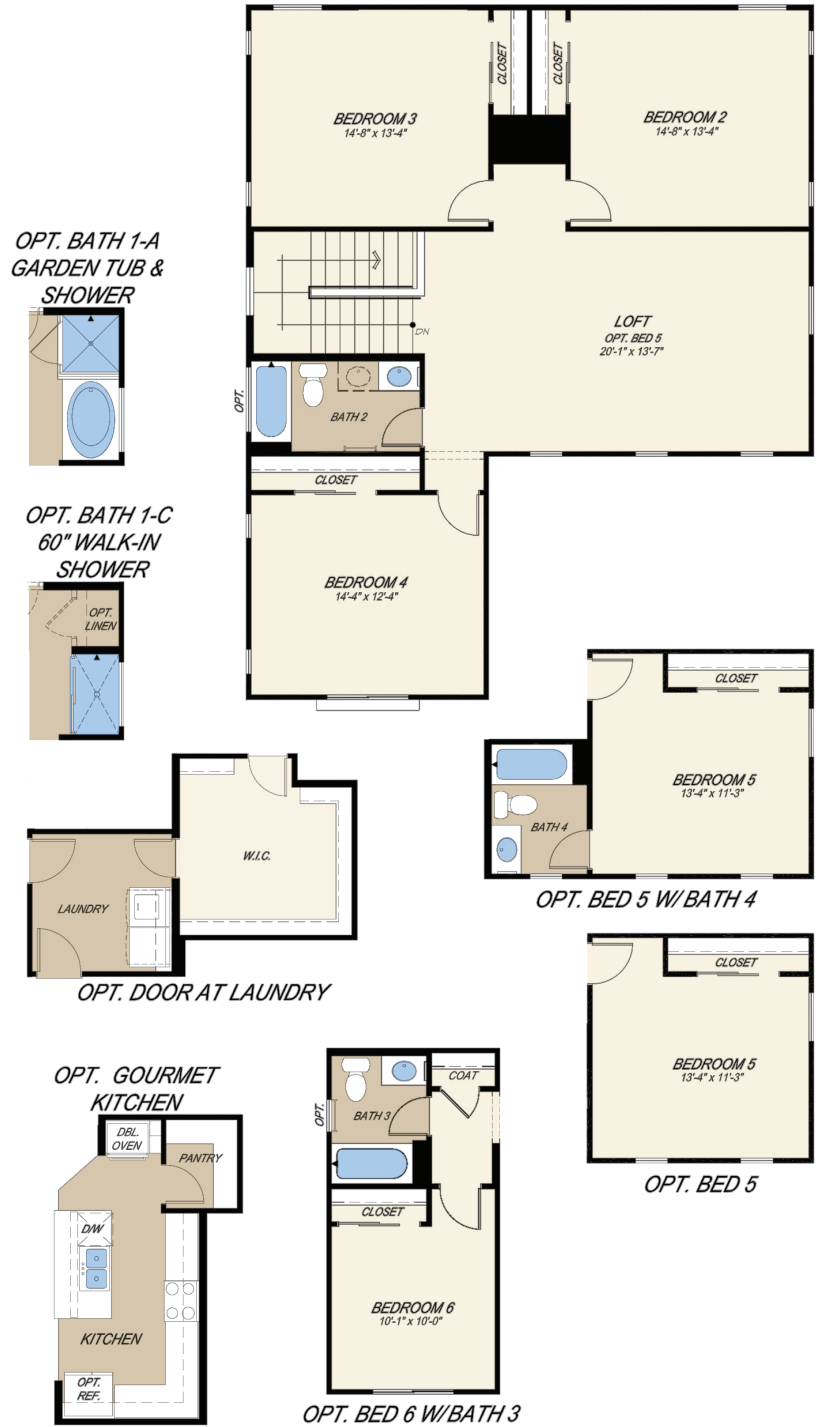

The Villages at North Copper Canyon

SYCAMORE

2,827 Sq. Ft. • 4 - 6 Bedrooms • 2.5 - 4 Bathrooms • 2-Car Garage

FIRST FLOOR

SECOND FLOOR

© 2021 Landsea Homes US Corporation. LANDSEA® and LIVE IN YOUR ELEMENT® are federally registered trademarks of Landsea. Bedroom(s) marked with LiveFlex™ are eligible for the LiveFlex optional program for an additional cost. You may select one (1) bedroom marked with LiveFlex for the program and pick your preferred package of options for that room. Plans, terms, pricing, square footages, product information, features, promotions, LiveFlex options, amenities and community/neighborhood information are subject to change without notice or obligation. Photographs, renderings, virtual tours and floor plans are for representational purposes only and may not reflect the exact features or dimensions of your home or LiveFlex options. Models do not reflect racial or other preferences. Homes shown do not represent actual homesites. Square footages are approximate. LiveFlex program and some features or options shown may not be offered in your community. Models display decorator items and furniture that are not available for purchase. Please see the actual purchase agreement for additional information, disclosures and disclaimers relating to your home, its features and your LiveFlex options. Individual energy costs and savings may vary. Landsea Homes does not guarantee any specific level of energy costs or savings. All rights reserved and strictly enforced. This is not an offering where prohibited by law. No information contained herein shall be deemed to constitute a representation or warranty of any kind. Please consult a Landsea Homes sales representative for details. Arizona Broker #BR531087000. ROC #C0688244000. 🏠