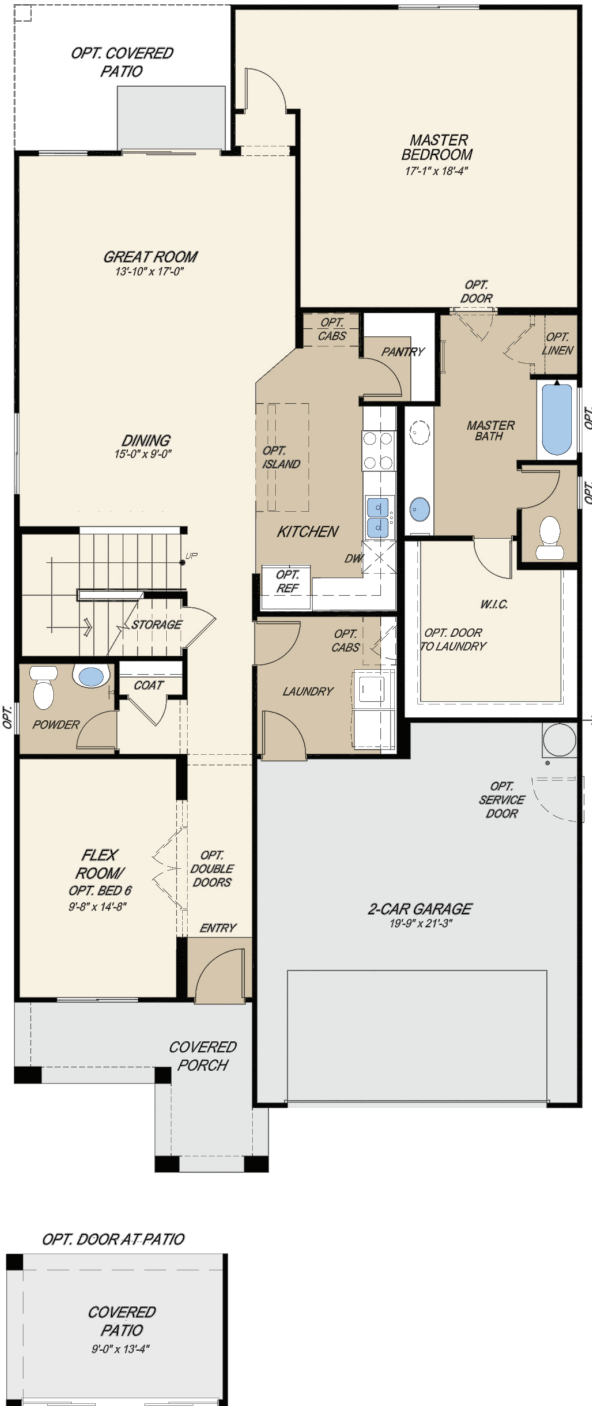

The Villages at North Copper Canyon

SYCAMORE

2,827 Sq. Ft. • 4 - 6 Bedrooms • 2.5 - 4 Bathrooms • 2-Car Garage

FIRST FLOOR

SECOND FLOOR

© 2021 Landsea Homes US Corporation. LANDSEA® and LIVE IN YOUR ELEMENT® are federally registered trademarks of Landsea. Bedroom(s) marked with LiveFlex™ are eligible for the LiveFlex optional program for an additional cost. You may select one (1) bedroom marked with LiveFlex for the program and pick your preferred package of options for that room. Plans, terms, pricing, square footages, product information, features, promotions, LiveFlex options, amenities and community/neighborhood information are subject to change without notice or obligation. Photographs, renderings, virtual tours and floor plans are for representational purposes only and may not reflect the exact features or dimensions of your home or LiveFlex options. Models do not reflect racial or other preferences. Homes shown do not represent actual homesites. Square footages are approximate. LiveFlex program and some features or options shown may not be offered in your community. Models display decorator items and furniture that are not available for purchase. Please see the actual purchase agreement for additional information, disclosures and disclaimers relating to your home, its features and your LiveFlex options. Individual energy costs and savings may vary. Landsea Homes does not guarantee any specific level of energy costs or savings. All rights reserved and strictly enforced. This is not an offering where prohibited by law. No information contained herein shall be deemed to constitute a representation or warranty of any kind. Please consult a Landsea Homes sales representative for details. Arizona Broker #BR531087000. ROC #C0688244000. 🏠