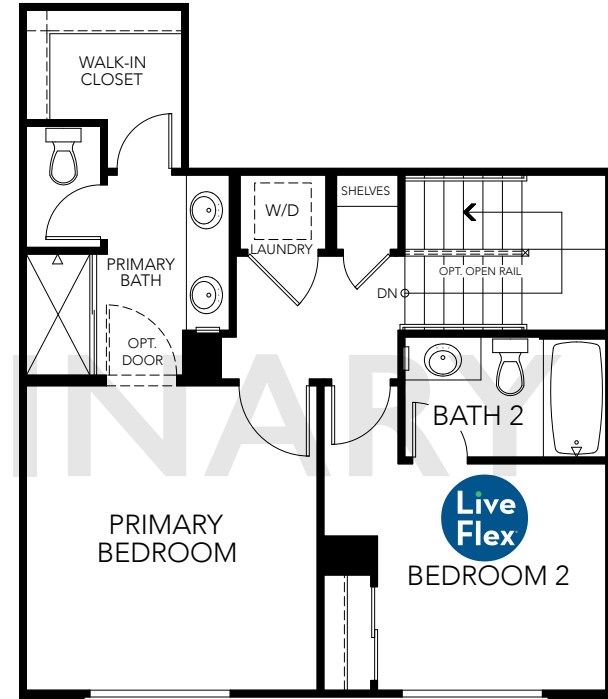

RESIDENCE
Two

1,092 Sq. Ft.
2 Bedrooms
2.5 Baths
2-Car Garage

FIRST FLOOR

SECOND FLOOR