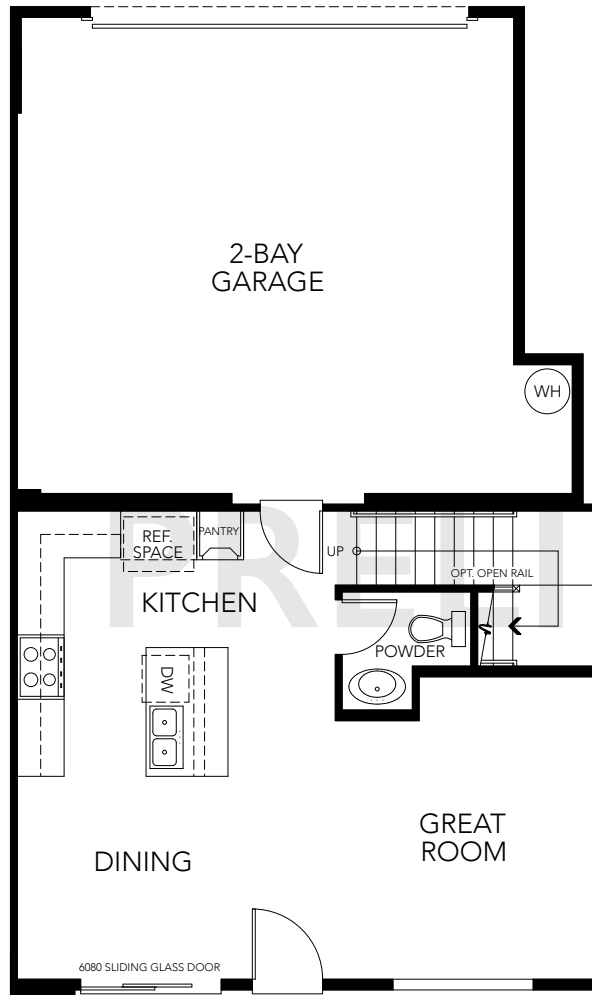

RESIDENCE
Two

1,092 Sq. Ft.
2 Bedrooms
2.5 Baths
2-Car Garage

FIRST FLOOR

SECOND FLOOR