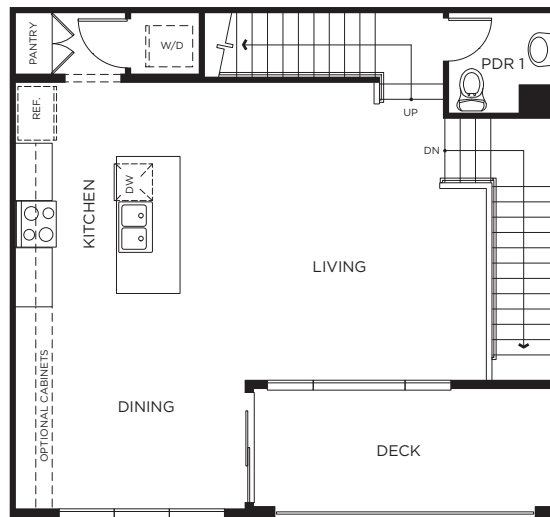

SILVEROAK

IronRidge

PLAN THREE R

3 Bedroom + Office

2 Bath + 2 Powder

Approx. 1,693 Sq. Ft.

PRELIMINARY

FIRST FLOOR

SECOND FLOOR

THIRD FLOOR

949-688-0009 LiveIronRidge.com

© 2021 Landsea Homes. LANDSEA® and LIVE IN YOUR ELEMENT® are federally registered trademarks of Landsea. Bedroom(s) marked with LiveFlex™ are eligible for the LiveFlex optional program for an additional cost. You may select one (1) bedroom marked with LiveFlex for the program, and pick your preferred package of options for that room. Plans, pricing, product information, features, LiveFlex options, amenities and community/neighborhood information are subject to change without notice or obligation. Photographs, renderings, virtual tours and floor plans are for representational purposes only and may not reflect the exact features or dimensions of your home or LiveFlex options. Models do not reflect racial or other preferences. Homes shown do not represent actual homesites. Square footages are approximate. LiveFlex program and some features or options shown may not be offered in your community. Please see the actual purchase agreement for additional information, disclosures and disclaimers relating to your home, its features and your LiveFlex options. All rights reserved and strictly enforced. This is not an offering where prohibited by law. No information contained herein shall be deemed to constitute a representation or warranty of any kind. Please consult a Landsea Homes sales representative for details. Landsea Real Estate California, Inc. CA DRE license #02030520.