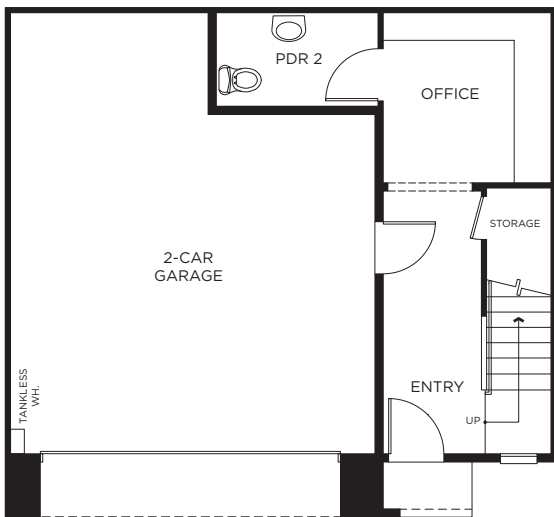

SILVEROAK

IronRidge

PLAN THREE R

3 Bedroom + Office

2 Bath + 2 Powder

Approx. 1,693 Sq. Ft.

PRELIMINARY

FIRST FLOOR

SECOND FLOOR

THIRD FLOOR

949-688-0009 LiveIronRidge.com

© 2021 Landsea Homes. LANDSEA® and LIVE IN YOUR ELEMENT® are federally registered trademarks of Landsea. Bedroom(s) marked with LiveFlex™ are eligible for the LiveFlex optional program for an additional cost. You may select one (1) bedroom marked with LiveFlex for the program, and pick your preferred package of options for that room. Plans, pricing, product information, features, LiveFlex options, amenities and community/neighborhood information are subject to change without notice or obligation. Photographs, renderings, virtual tours and floor plans are for representational purposes only and may not reflect the exact features or dimensions of your home or LiveFlex options. Models do not reflect racial or other preferences. Homes shown do not represent actual homesites. Square footages are approximate. LiveFlex program and some features or options shown may not be offered in your community. Please see the actual purchase agreement for additional information, disclosures and disclaimers relating to your home, its features and your LiveFlex options. All rights reserved and strictly enforced. This is not an offering where prohibited by law. No information contained herein shall be deemed to constitute a representation or warranty of any kind. Please consult a Landsea Homes sales representative for details. Landsea Real Estate California, Inc. CA DRE license #02030520.